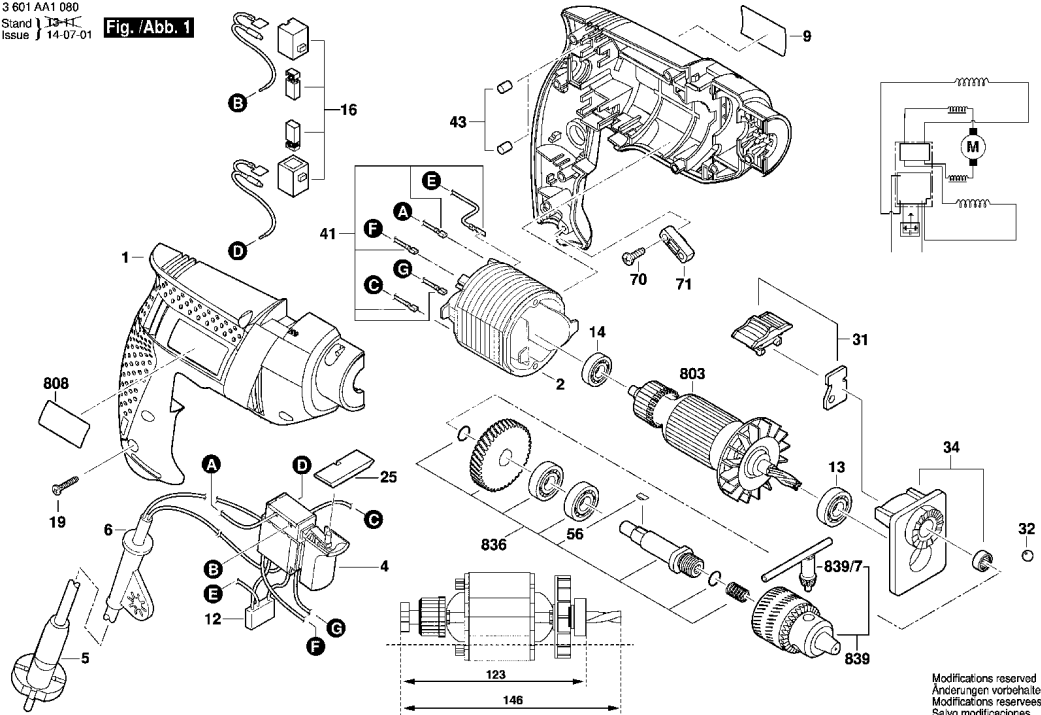

BOSCH
Invented for life

Spare Parts Price List

GSB 1300

3 601 AA1 0K1

3 601 AA1 0B0
Stand } 13-14
Issue } 14-07-01

Fig./Abb. 1

POS No.	Qty	Part No.	Description	List Price (Rs.)
1	1	1619PA0677	Housing .	469
2	1	1619PA0678	Field 220-240V .	536
4	1	1619PA0679	On-Off Switch .	794
5	1	1619PA2001	Power supply cord .	252
6	1	F000603043	Grommet .	21
9	1	1619PA1690	Manufacturer's namep	
12	1	1619PA0702	Suppression Capacito	179
13	1	1619PA0681	Deep-Groove Ball Be	141
14	1	1619PA0680	Deep-Groove Ball Be	90
16	1	1619PA1407	Carbon-Brush Set .	179
19	9	1619PA0683	Torx Oval-Head Scre	26
25	1	1619PA0684	Lever .	50
31	1	1619PA0701	Change-Over Switch	64
32	1	F000615033	Ball .	21
34	1	1619PA0685	Bearing Bracket .	265
41	1	1619PA6599	Cable .	
43	2	1619PA0703	Suppressor Box .	141
56	1	1619PA0690	Woodruff Key .	26
70	2	F000616083	Tapping Screw .	19
71	1	F000616084	Fastening Clamp .	19
651	1	1612025031	Auxiliary Handle Ø43	264
698	1	2609005615	Depth-Gauge .	103
803	1	1619PA0697	Armature 220-240V .	926
808	1	1619PA1999	Nameplate .	
836	1	1619PA1858	Drilling Spindle .	536
839	1	1619PA1689	Key Chuck .	926
839/7	1	1619PA0694	Chuck Wrench .	141

POS No.	Qty	Part No.	Description	List Price (Rs.)